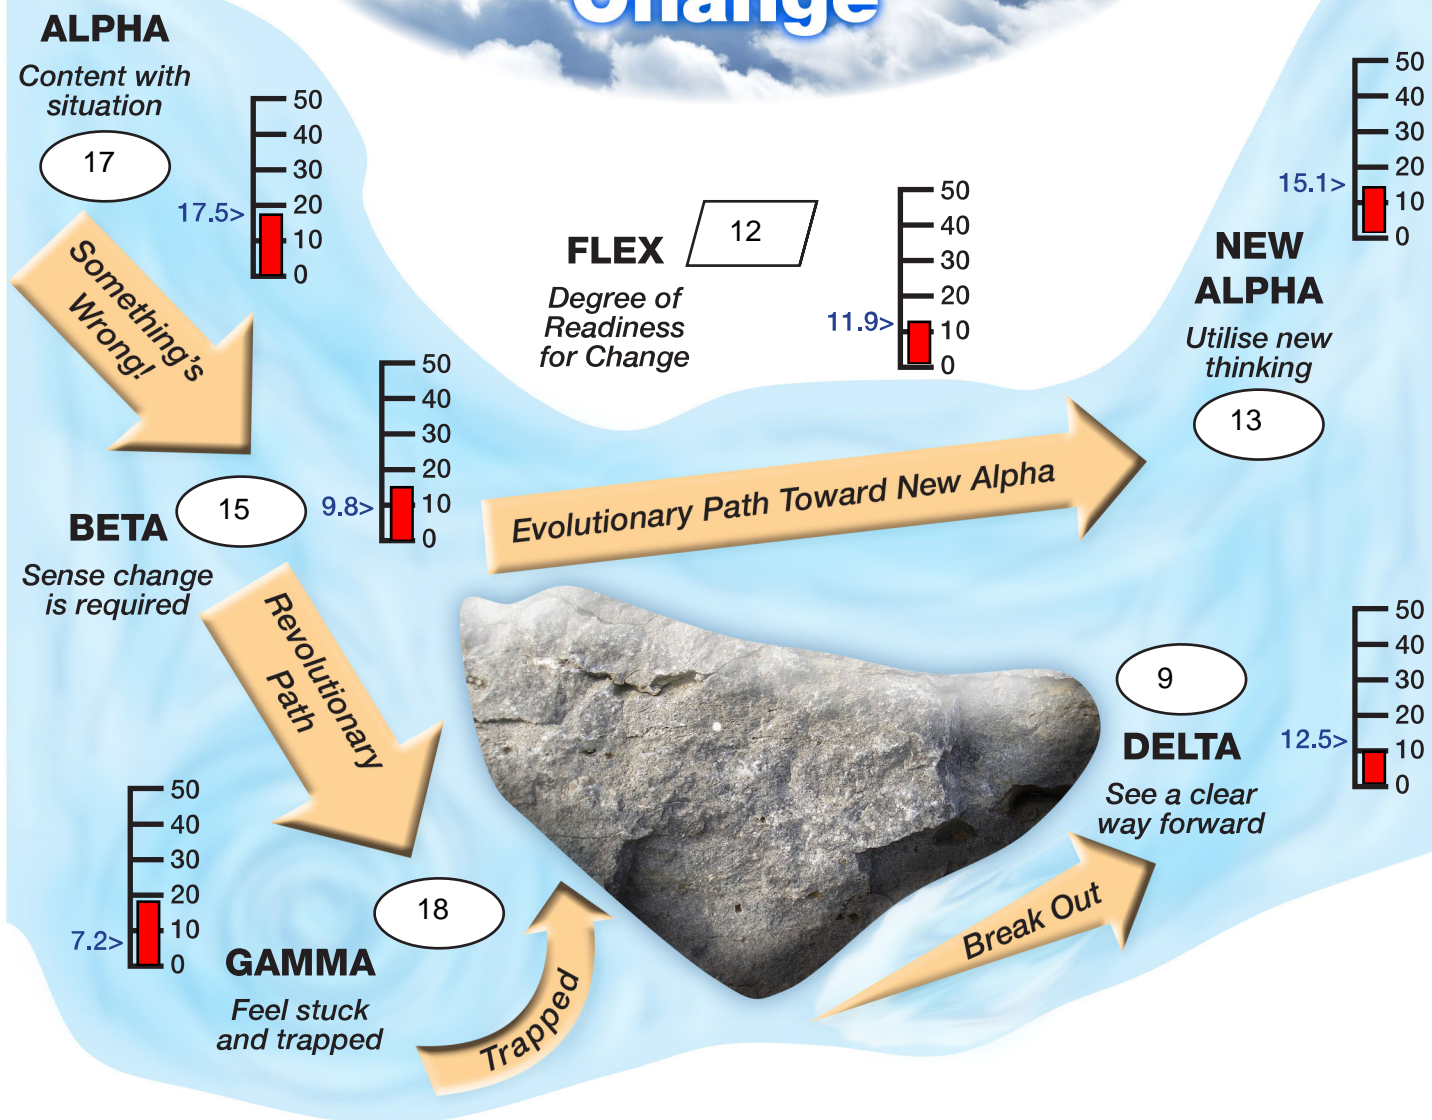

CHANGEVIEW RESULTS

A personal report for: Demo Test

Date: 21/07/2016

States of Change

Patterns of Inner Change

All averages shown are Global Averages derived from a wide test population.