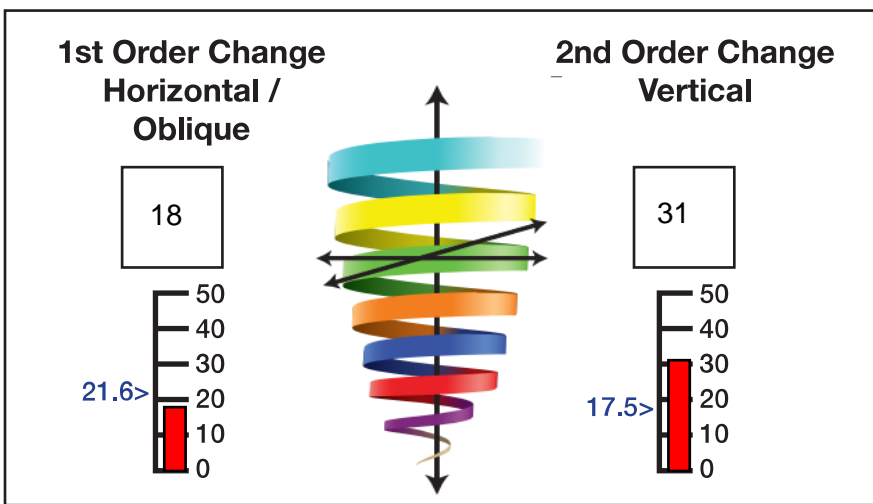

CHANGEVIEW RESULTS

A personal report for: Demo Test

Date: 21/07/2016

States of Change

Patterns of Inner Change

All averages shown are Global Averages derived from a wide test population.