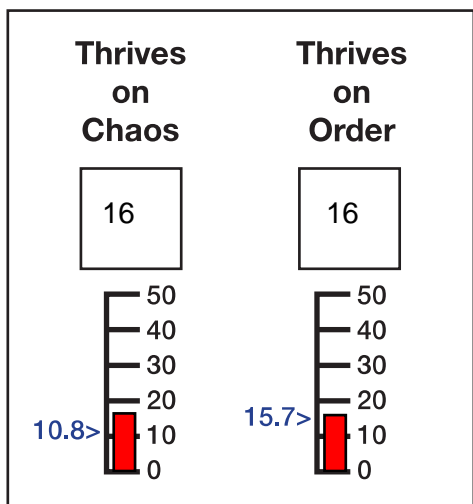

CHANGEVIEW RESULTS

A personal report for: Demo Test

Date: 21/07/2016

States of Change

Patterns of Inner Change

All averages shown are Global Averages derived from a wide test population.